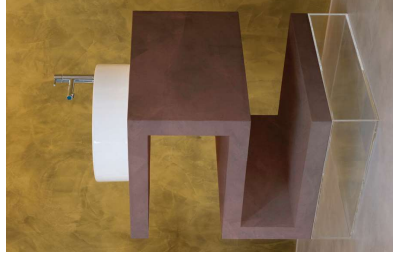

T/M2.
FURNITURE
LINE TWO